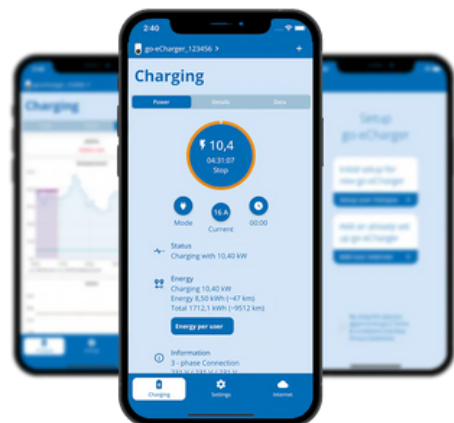

go-e Gemini Range

The intelligent wall box for at home or in the company car park. Intuitive design and numerous safety functions combined with smart convenience functions that also encourage sustainable charging. Charging power from 1.4 kW to 22 kW. 1-phase or 3-phase charging.

go-e Gemini & Flex

- AC Fast Charging: 1.4 - 22kW(32A)
- Dimensions: 155 x 260 x 110 mm
- Connectivity: Wi-Fi, Modbus
- Fixed or Mobile (Flex) Version - CEE Plug
- Type 2 Socket (requires separate cable)
- Mobile App or RFID User Access
- Protection Rating: IK08 & IP55

Cloud Platform

- Pay-to-charge by mobile phone
- Operator revenue stream management
- Authorise to charge by RFID card/fob
- Private/public/fleet management solutions
- e-Roaming option for increased visibility
- Real-time, historical & analytical reporting
- Remote charging tariff updates