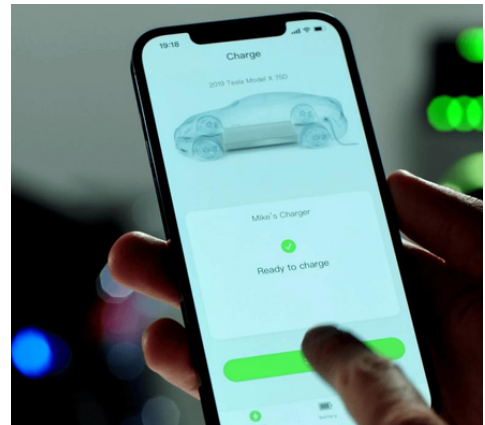

\* Model shown is with the optional LED Screen, 4G connectivity and MID Certified Meter

## Autel Intelligent MaxiCharger

MaxiCharger is an AC charger with an integrated touchscreen. Its modular design simplifies the installation and maintenance. The cooling design reduces the temperature at full power to 10°C lower than the industry average, extending the lifespan of the device by over 8 years. Triple protection of charger + multiple warning functions make charging safer. Its industry-leading AI battery test algorithm can extend the battery life by up to 20%.

### MaxiCharger AC

- AC Fast Charging: 7.4kW, 11kW or 22kW(32A)
- Dimensions: 336 x 186 x 85 mm
- Connectivity: Wi-Fi, 4G (opt), Bluetooth, Cable
- User Id: User App or RFID Card
- Type 2 Socket or Integrated Cable option
- LED Screen & MID Meter (optional features)
- Protection Rating: IP65 / IK08
- 3 year warranty