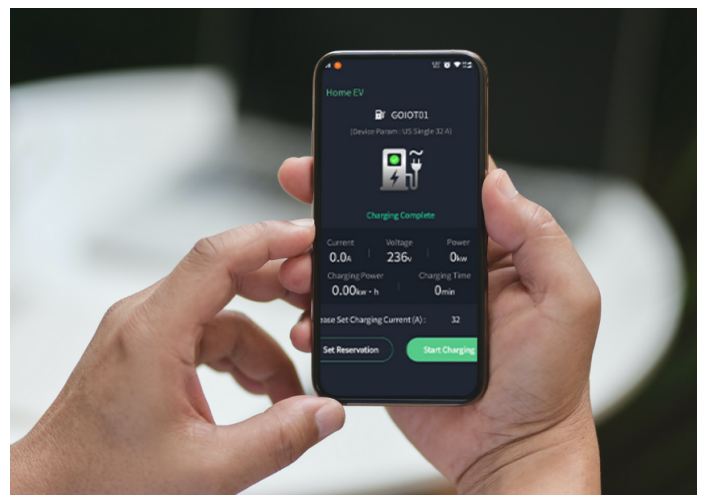

EVP Wall Charger

The EVP Wall Charger provides the best, smoothest home charging experience. Its attractive form allows for unobtrusive installation in either your garage or driveway. Additionally, its watertight construction means it can be mounted indoors or outdoors. You can have the peace of mind that your charger will always be functioning and ready, rain or shine.

EVP Features

- AC Fast Charging: 7.4kW(16A) or 22kW(32A)
- Type 2 (IEC) single or three phase charging
- Includes 5m charging cable
- RFID Access Control (Optional)
- Wifi / Bluetooth Connectivity
- IP & IK Rated

EVP App

With our Mobile App, you may monitor the status of your charger and control it remotely from anywhere. The charging may be scheduled to benefit from cheaper rates and it gives you access to your charger's usage and power reports.